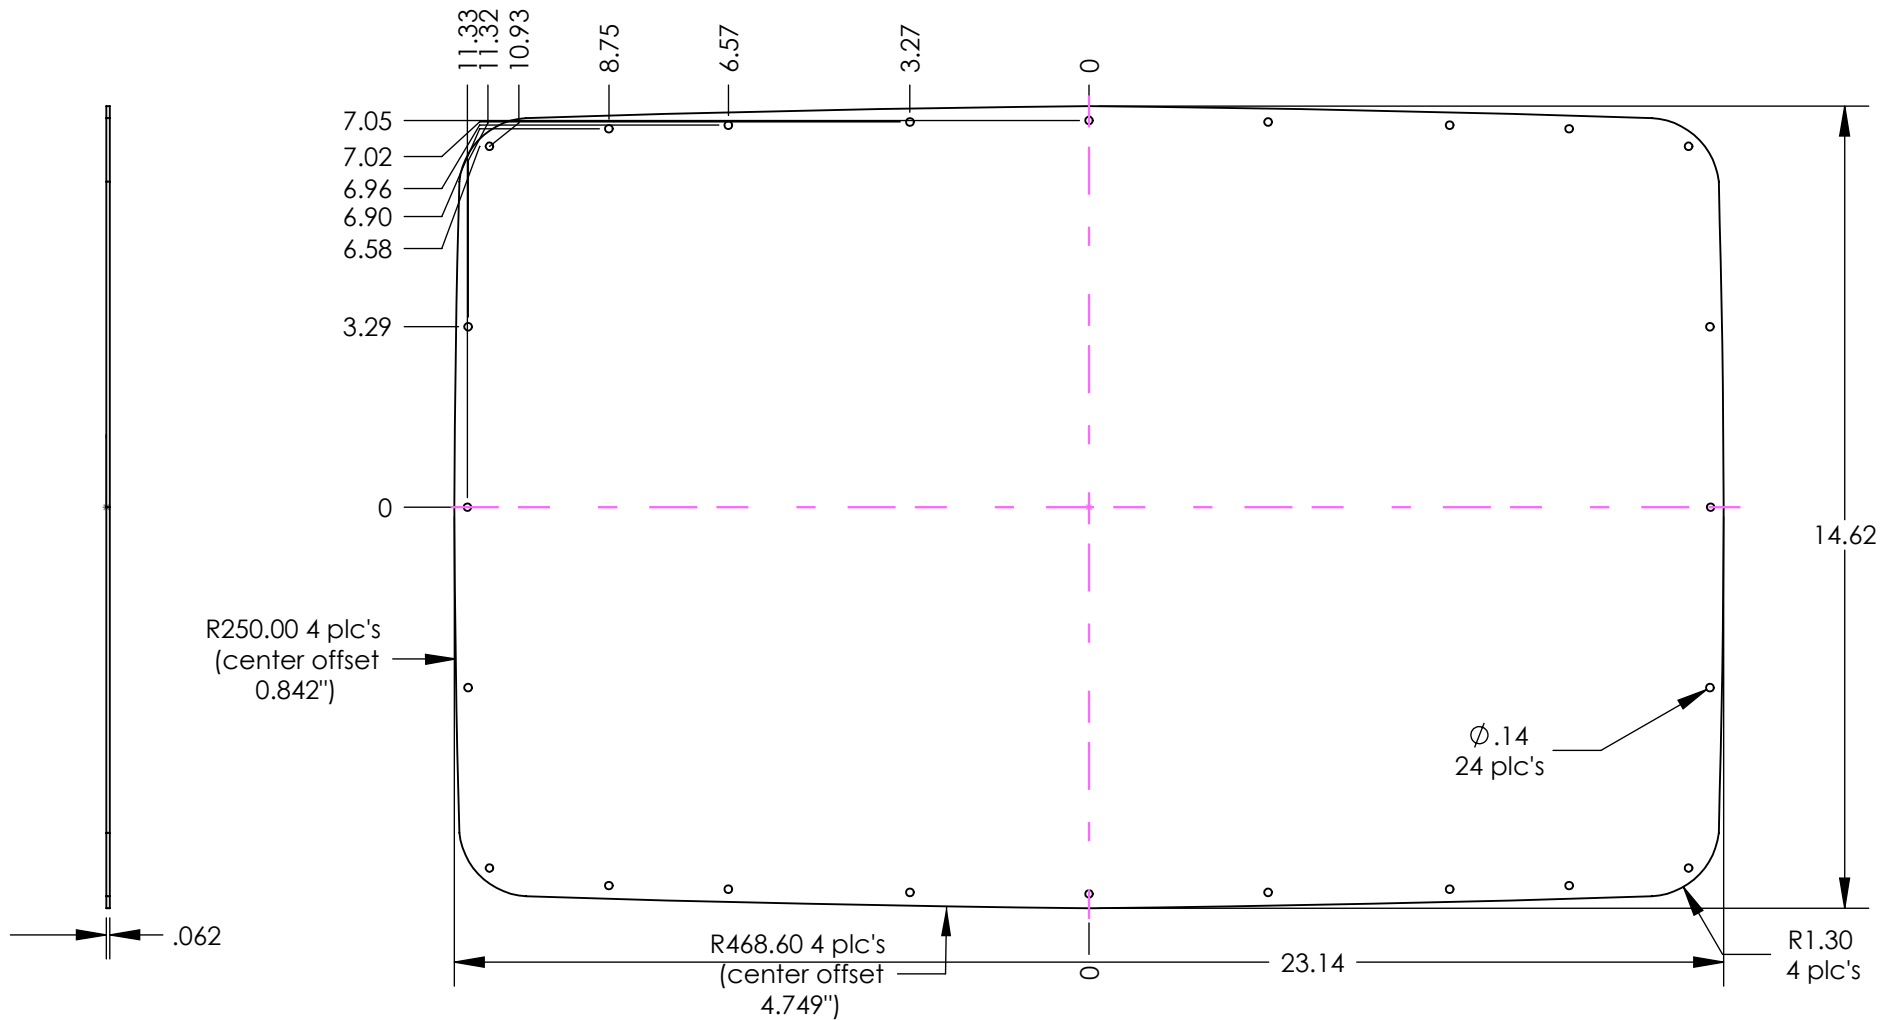

NOTES:

- 1) PVC film this side.
- 2) Panel Kit includes:
 - 1 - 7950 - 920 top panel
 - 24 - 6026 - #4 SS 3/8 long screws

7950B 920 BOTTOM PANEL KIT

NOTES:

- 1) PVC film this side.
- 1) Panel Kit includes:
 - 1 - 7952 - 920 bottom aluminum panel
 - 1 - 8901 - Instrument panel O-ring
 - 24 - 8000 - O-ring
 - 24 - 6026 - #4 SS 3/8 long screws