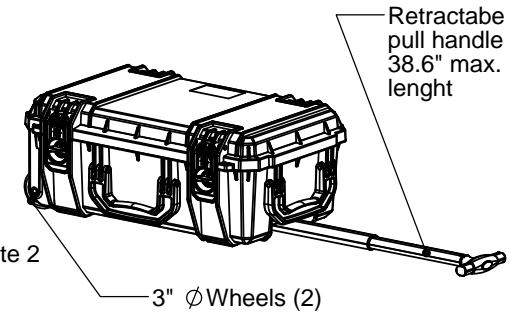

SE830PL

Optional latch with plastic lock. See note 2

SE830ML

Optional latch with metal lock. See note 2

NOTES:

- 1) Max. usable inside dimensions are: 19.5" X 11.00" X 7.80" (6.90" to top of handle)
- 2) With Metal Lock Latches p/n SE830ML and Plastic Lock Latches p/n SE830PL are optional.