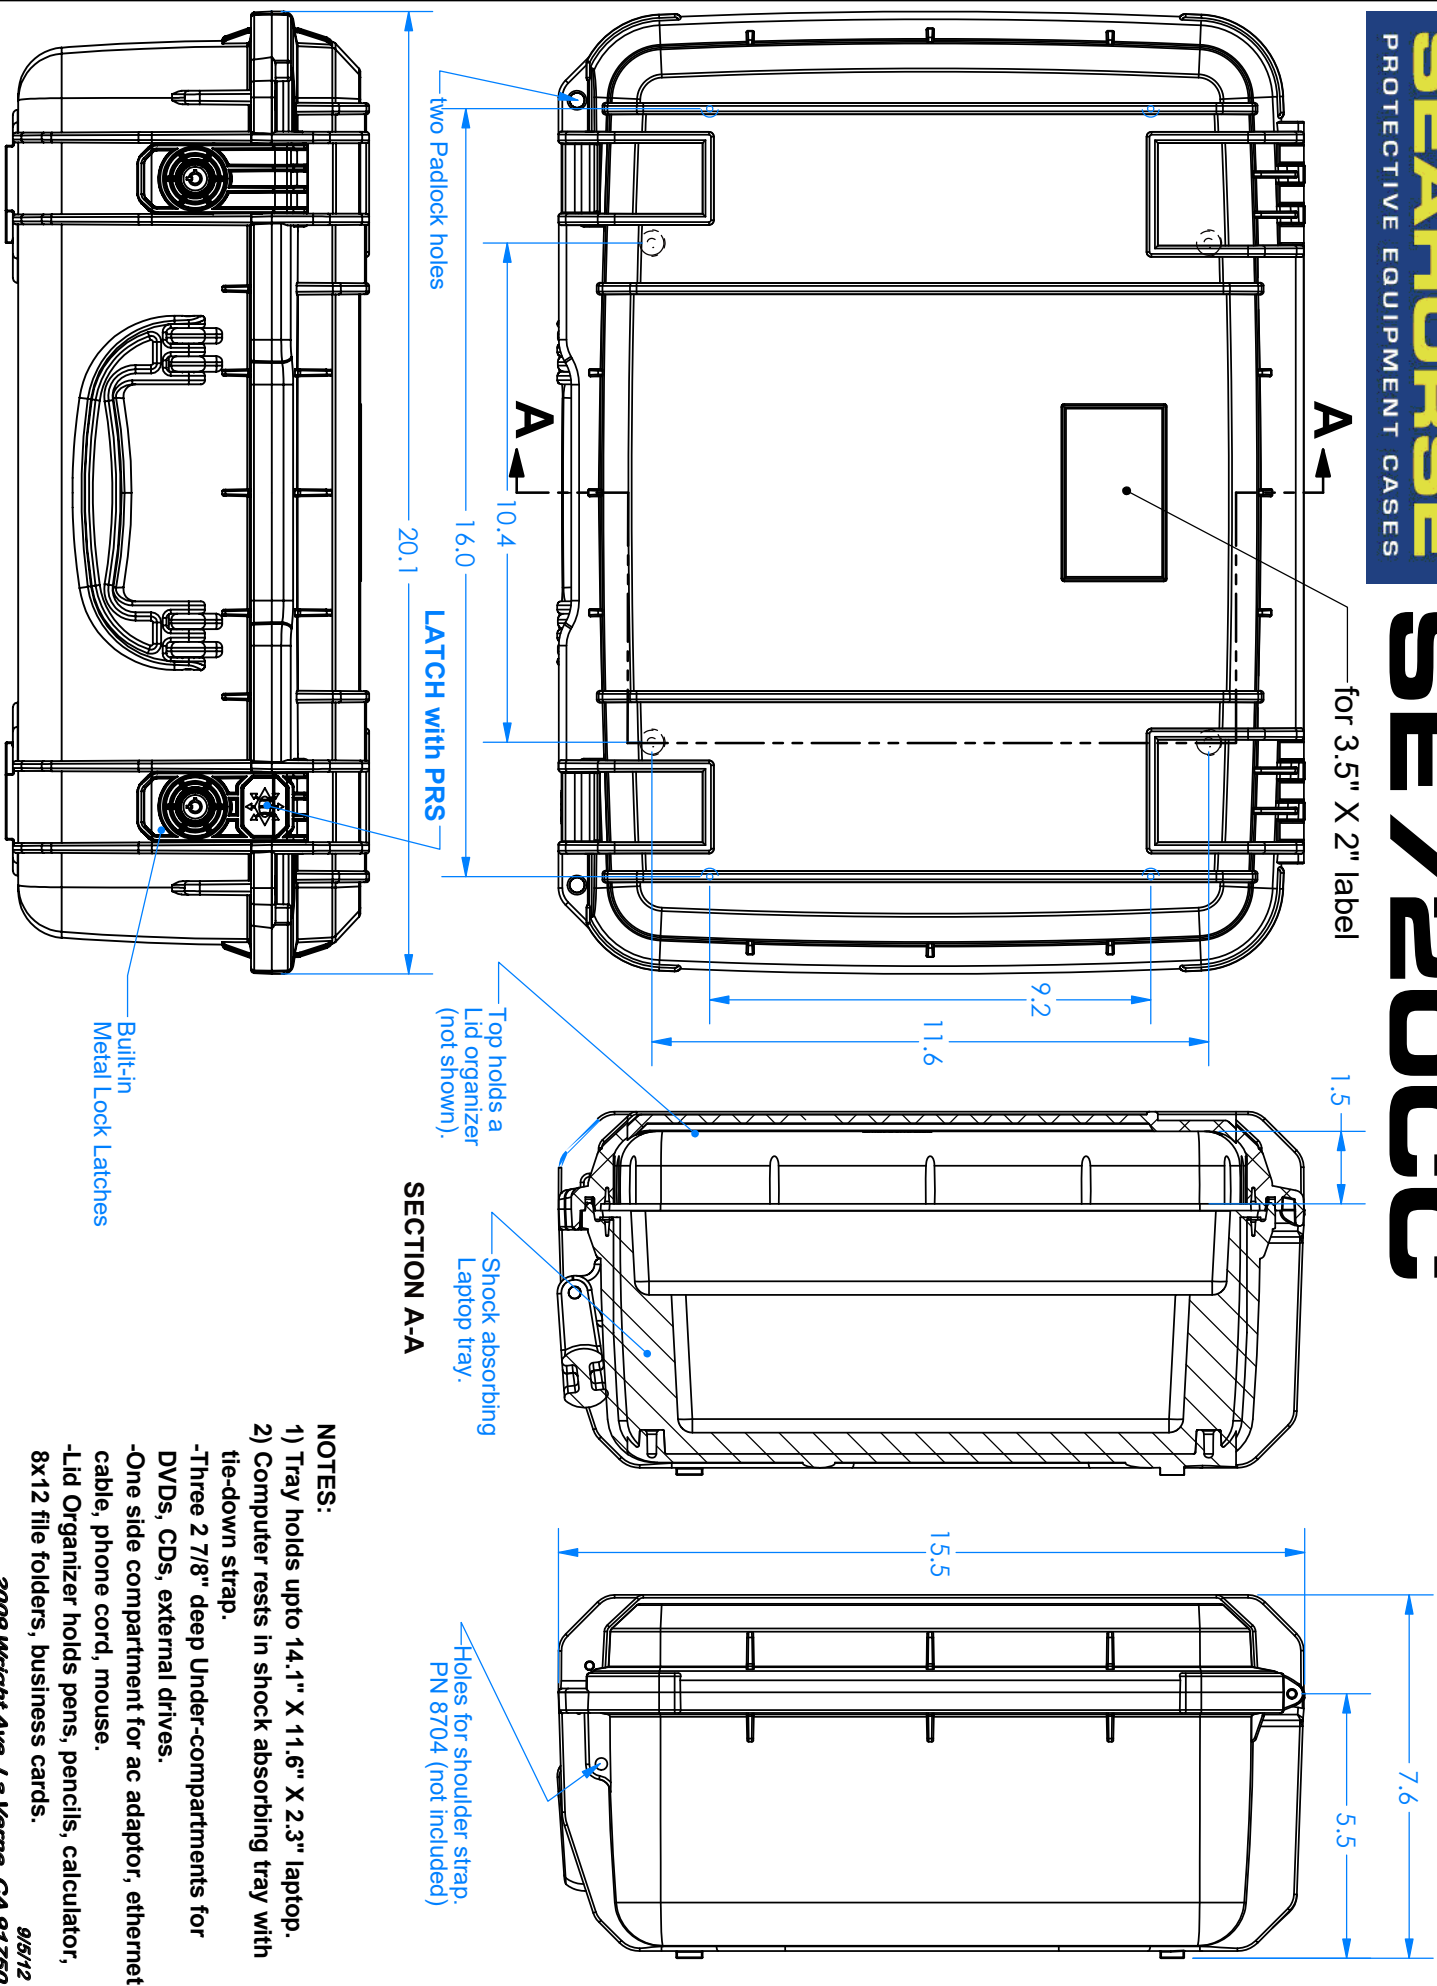

# SE7200CC

**SECTION A-A**

**NOTES:**

- 1) Tray holds upto 14.1" X 11.6" X 2.3" laptop.
  - 2) Computer rests in shock absorbing tray with tie-down strap.
- Three 2 7/8" deep Under-compartments for DVDs, CDs, external drives.
  - One side compartment for ac adaptor, ethernet cable, phone cord, mouse.
  - Lid Organizer holds pens, pencils, calculator, 8x12 file folders, business cards.