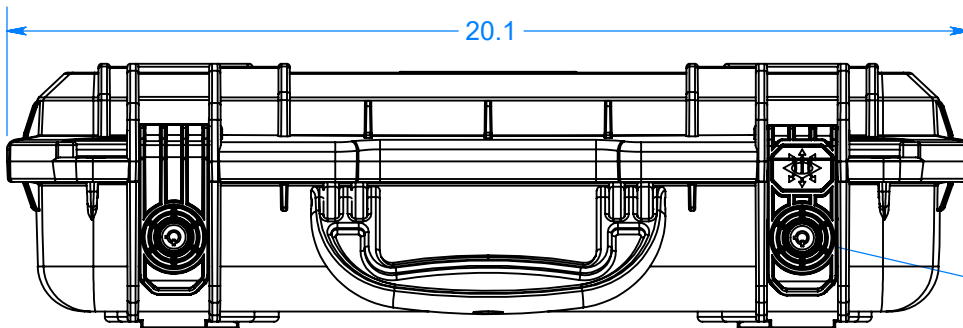

**SECTION A-A**

Top holds a Lid organizer (not shown).

Shock absorbing Laptop tray.

Holes for shoulder strap. PN 8704 (not shown)

two Padlock holes

Built-in Metal Lock Latches

**NOTES:**

- 1) Tray holds upto 14.1" X 11.6" X 2.3" laptop.
- 2) Computer rests in shock absorbing tray with tie-down strap.
  - Three 1 1/8" deep Under-compartments for DVDs, CDs, external drives.
  - One side compartment for ac adaptor, ethernet cable, phone cord, mouse.
  - Lid Organizer holds pens, pencils, calculator, 8x12 file folders, business cards.