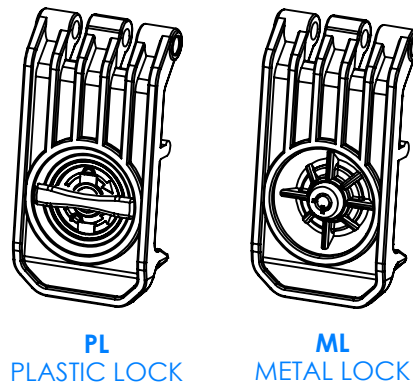

**OPTIONAL LATCHES**

**NOTES:**

- 1) Maximum usable inside dimensions are:  
15 13/16" X 11 5/8" X 6 11/16" (6 1/4" top of boss)  
Dimensions are approximate.
- 2) Bosses on bottom use a 1/4" self tapping screw.
- 3) Dimensions to bottom of panel flange.
- 4) Optional latches available.