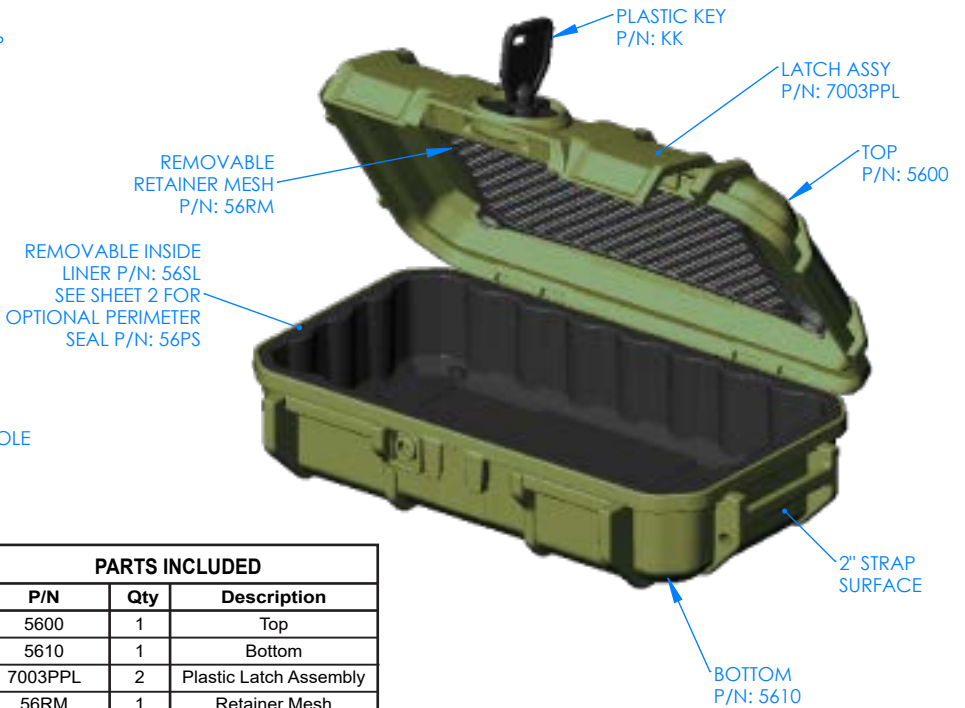

NOTES:

- 1) Material: Polycarbonate
- 2) Colors available: Black, orange, red, green, yellow and clear.
- 3) Maximum usable inside dimensions are: 8.00" X 4.00" X 2.13" (with Seal Liner)

PARTS INCLUDED		
P/N	Qty	Description
5600	1	Top
5610	1	Bottom
7003PPL	2	Plastic Latch Assembly
56RM	1	Retainer Mesh
56SL	1	Inside Seal Liner
KK	1	Plastic Key Set

56PS Perimeter Seal

SECTION C-C
SCALE 1 : 1.5