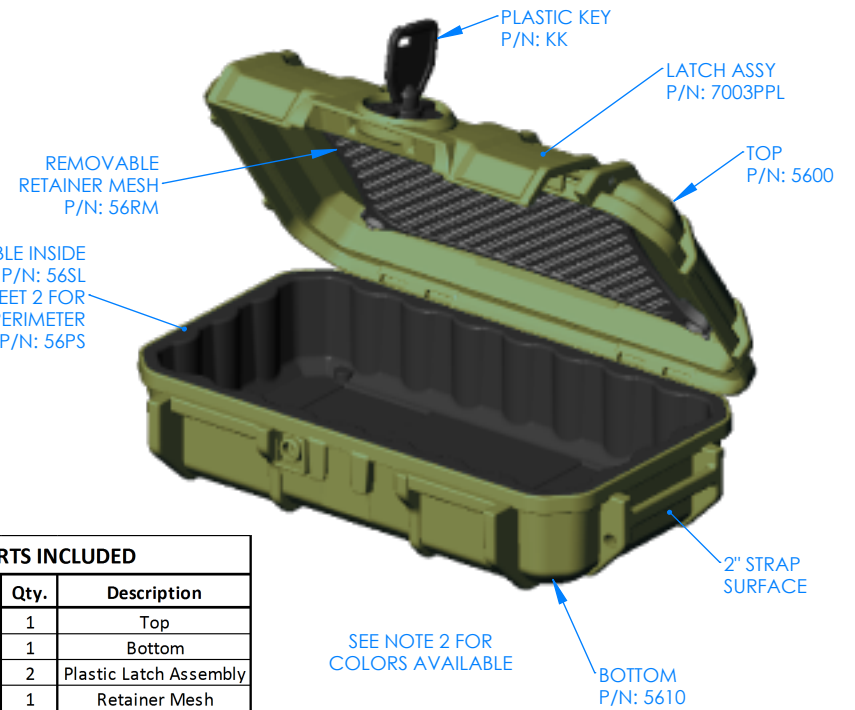

NOTES:

- 1) **Material:** Polycarbonate
- 2) **Colors available:** Black, orange, red, green, yellow and clear.
- 3) **Maximum usable inside dimensions are:** 8.00" X 4.00" X 2.13" (with Seal Liner)

PARTS INCLUDED		
P/N	Qty.	Description
5600	1	Top
5610	1	Bottom
7003PPL	2	Plastic Latch Assembly
56RM	1	Retainer Mesh
56SL	1	Inside Seal Liner
VC50	1	Vent Cover
KK	1	Plastic Key Set