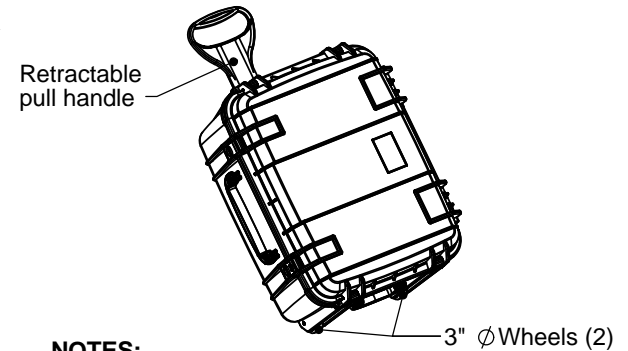

Optional latches must be specified at time of order. See note 2

NOTES:

- 1) Max. usable inside dimensions are:
25 11/16" X 19 1/2" X 13 1/8" (13 7/8" bottom of step)
(25.7" X 19.5" X 13.1")
- 2) With Metal Lock Latches p/n SE1220ML and Plastic Lock Latches p/n SE1220PL are optional.
- 3) Top and Bottom bosses location see next page.