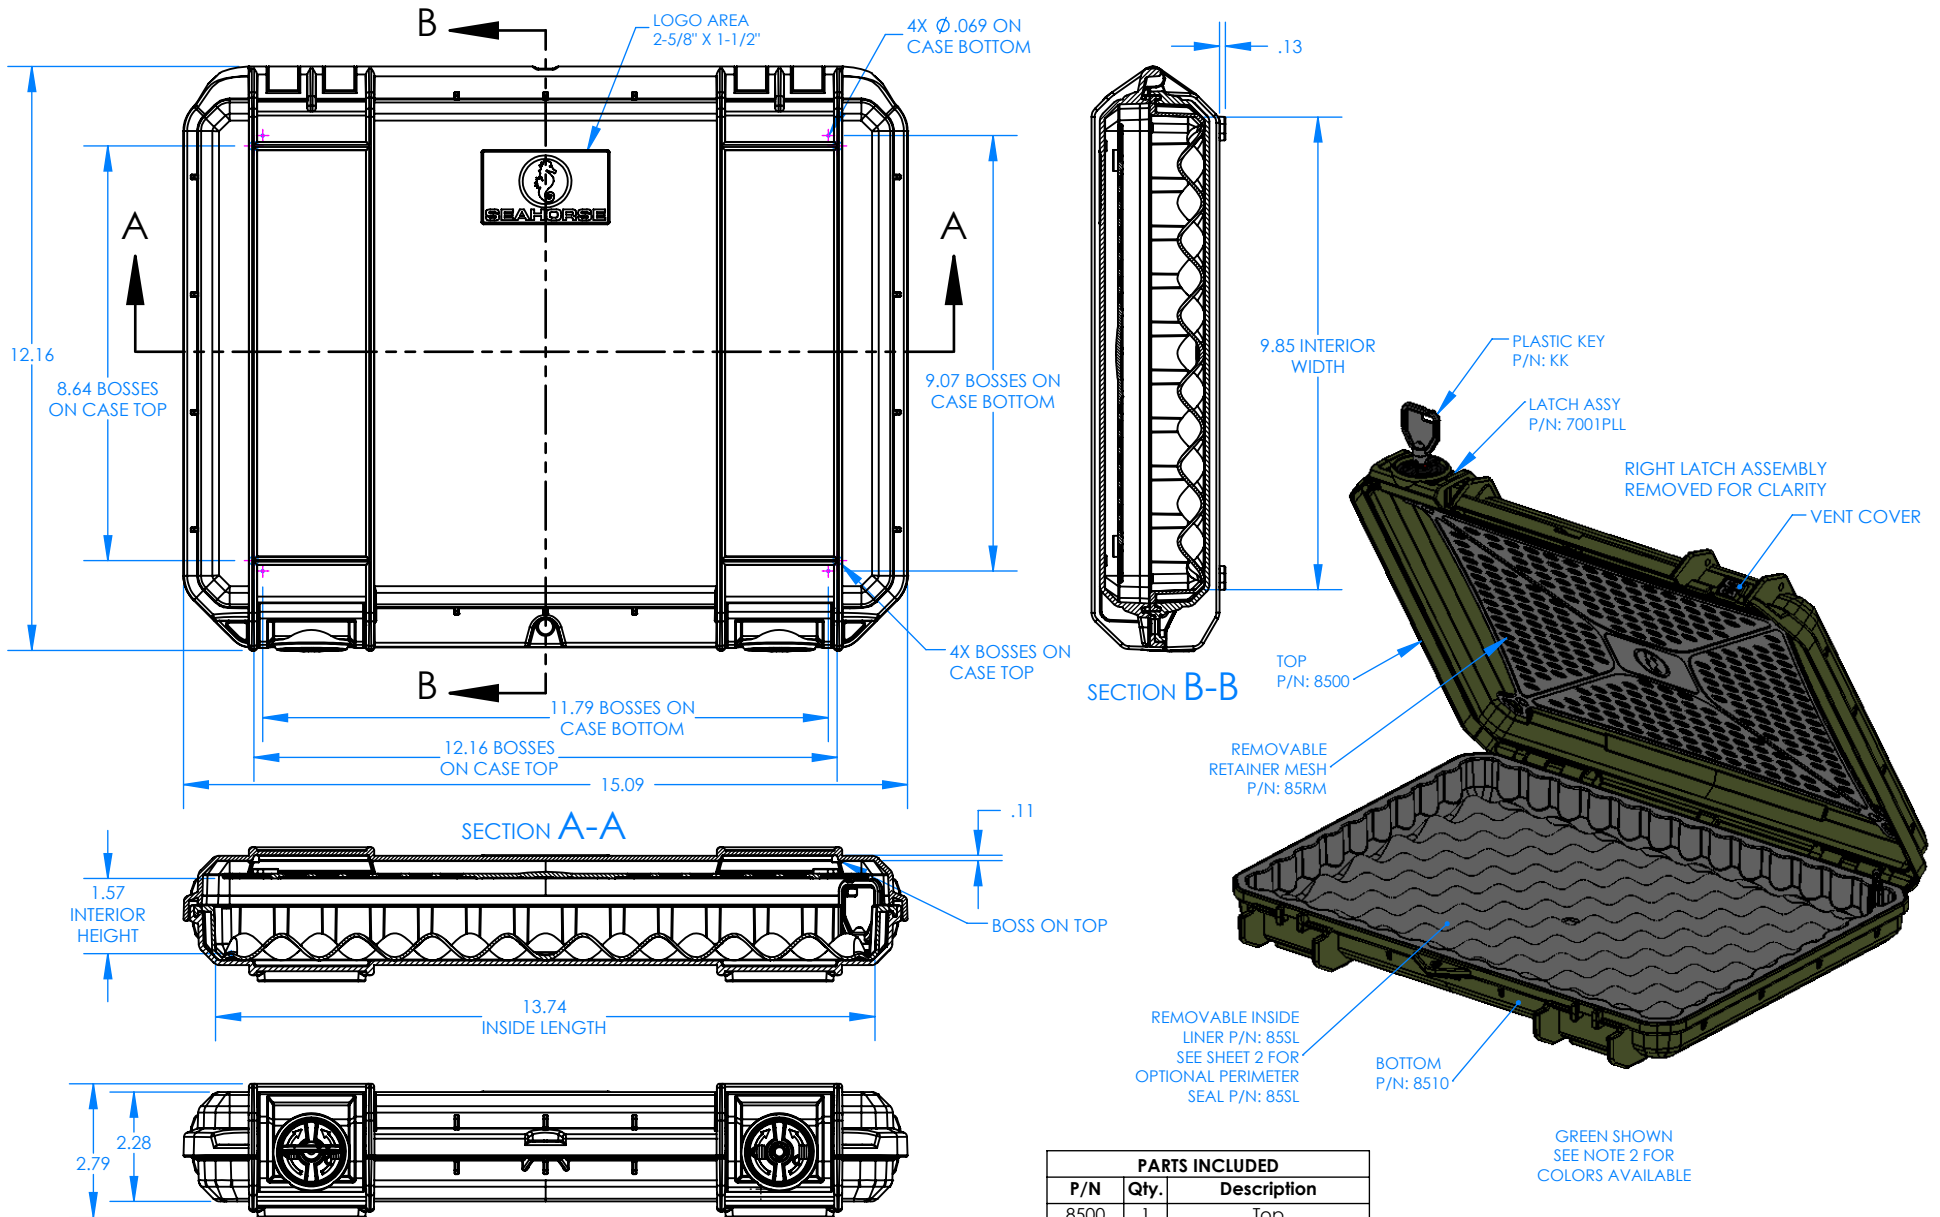

85 Laptop Case Dimensions

NOTES:

- 1) Material: Polycarbonate
- 2) Colors available: Black, orange, red, green, yellow and clear.
- 3) Maximum usable inside dimensions are:
13.74" X 9.85" X 1.70".

PARTS INCLUDED		
P/N	Qty.	Description
8500	1	Top
8510	1	Bottom
7024PPL	2	Plastic Latch Assembly
85RM	1	Inside Seal Liner

GREEN SHOWN
SEE NOTE 2 FOR
COLORS AVAILABLE

85PS Perimeter Seal