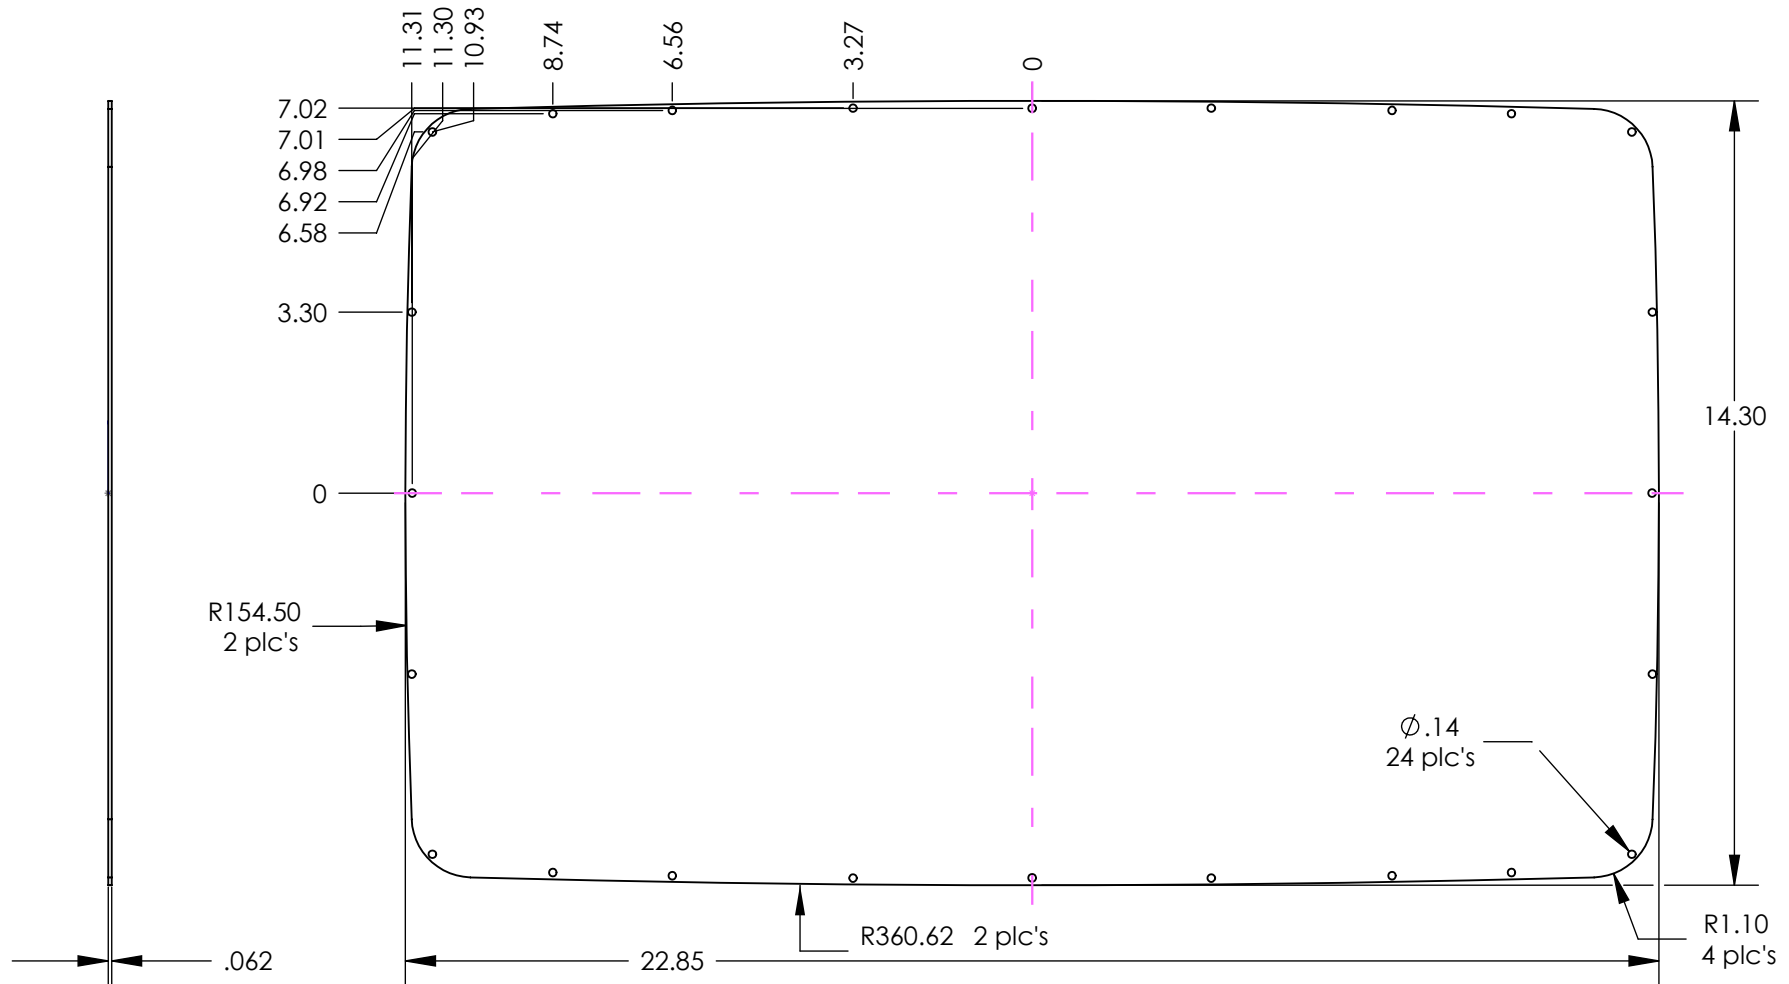

# 7950T 920 TOP PANEL KIT

**NOTES:**

- 1) PVC film this side.
- 2) Panel Kit includes:
  - 1 - 7950 - 920 top panel
  - 24 - 6026 - #4 SS 3/8 long screws

# 7950B 920 BOTTOM PANEL KIT

**NOTES:**

- 1) PVC film this side.
- 1) Panel Kit includes:
  - 1 - 7952 - 920 bottom aluminum panel
  - 1 - 8901 - Instrument panel O-ring
  - 24 - 8000 - O-ring
  - 24 - 6026 - #4 SS 3/8 long screws