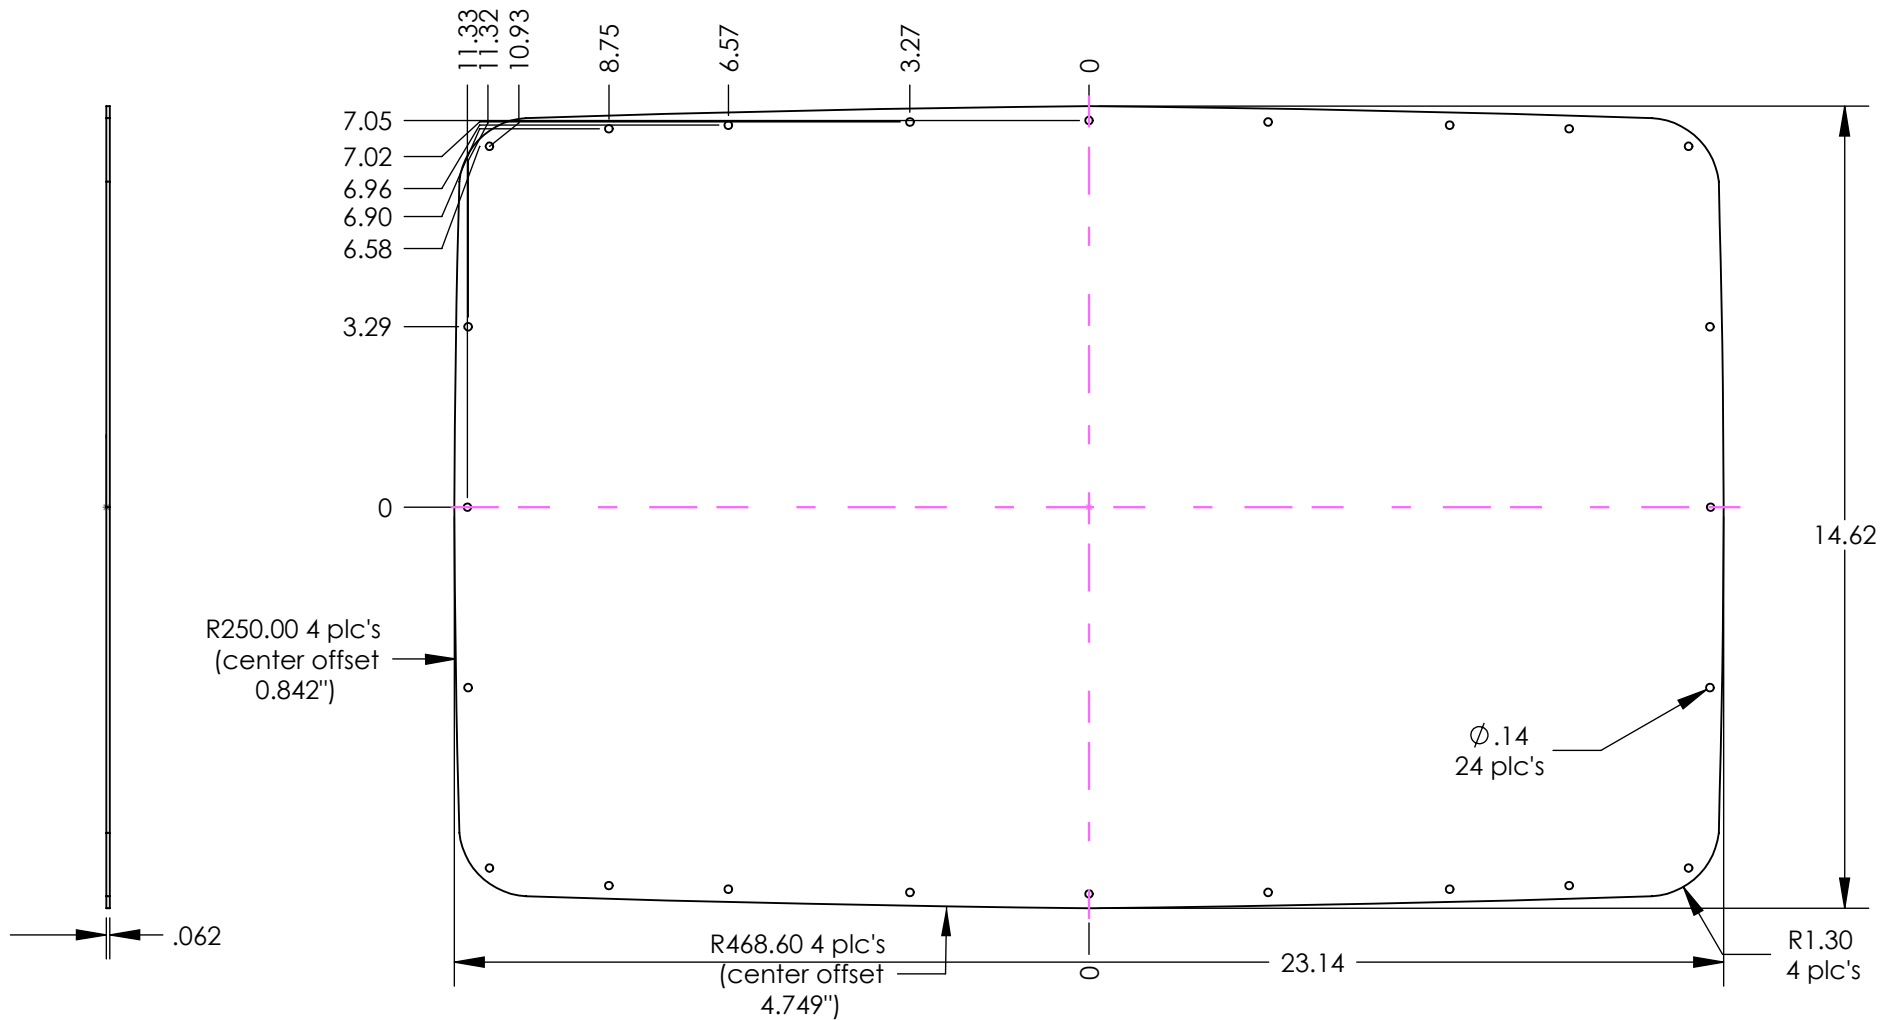

# 7950T 920 TOP PANEL KIT

**NOTES:**

- 1) PVC film this side.
- 2) Panel Kit includes:
  - 1 - 7950 - 920 top panel
  - 24 - 6026 - #4 SS 3/8 long screws

# 7950B 920 BOTTOM PANEL KIT

**NOTES:**

- 1) PVC film this side.
- 1) Panel Kit includes:
  - 1 - 7952 - 920 bottom aluminum panel
  - 1 - 8901 - Instrument panel O-ring
  - 24 - 8000 - O-ring
  - 24 - 6026 - #4 SS 3/8 long screws