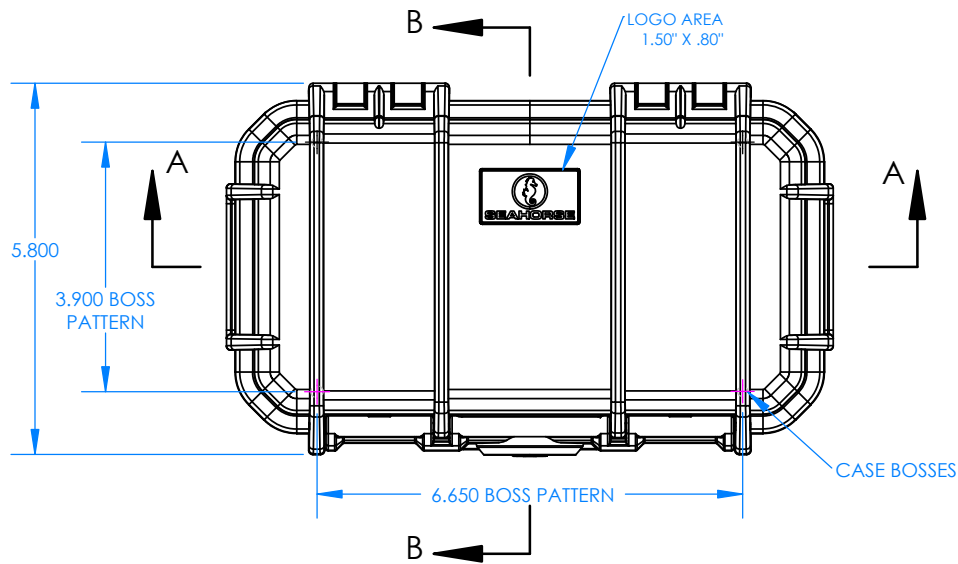

56 Micro Case

NOTES:

- Material: Polycarbonate**
- Colors available: Black, orange, blue, red, green, yellow.**
- Maximum usable inside dimensions are:
8" X 4" X 2 1/8"
8.00" X 4.00" X 2.13"**

PARTS INCLUDED

P/N	Qty.	Description
5600	1	Top
5610	1	Bottom
7003PPL	2	Plastic Latch Assembly
8003	1	O-ring
56RM	1	Retainer Mesh
56SL	1	Inside Seal Liner
5506	4	Boss Cap
6002	4	#2 X 3/8" screw
KK	1	Plastic Key Set