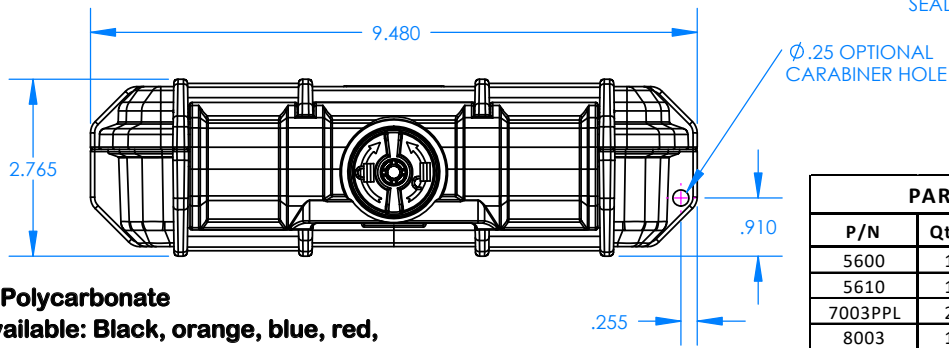

56 Micro Case

NOTES:

- Material: Polycarbonate**
- Colors available: Black, orange, blue, red, green, yellow.**
- Maximum usable inside dimensions are:
8" X 4" X 2 1/8"
8.00" X 4.00" X 2.13"**

PARTS INCLUDED

P/N	Qty.	Description
5600	1	Top
5610	1	Bottom
7003PPL	2	Plastic Latch Assembly
8003	1	O-ring
56RM	1	Retainer Mesh
56SL	1	Inside Seal Liner
5506	4	Boss Cap
6002	4	#2 X 3/8" screw
KK	1	Plastic Key Set