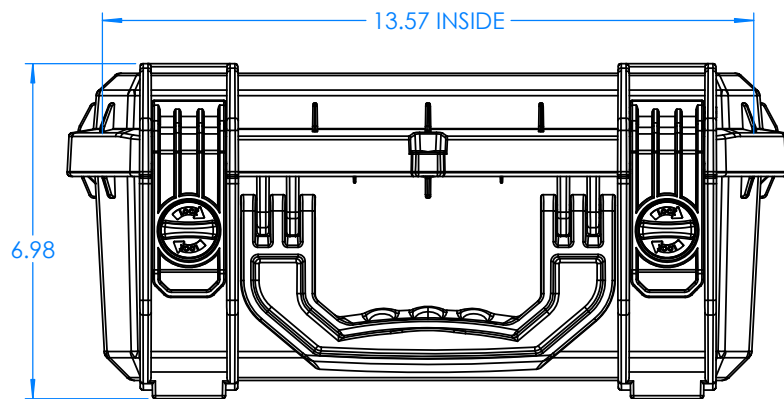

**530PL** Optional latches with plastic lock

**530ML** Optional latches with plastic lock

**NOTES:**

- 1) Max. usable inside dimensions are: 13.5" X 9.9" X 6" (5.9" to top of bosses)
- 2) With Metal Lock Latches p/n 530ML and Plastic Lock Latches p/n 530PL are optional.
- 3) Dimensions to bottom of panel flange.
- 4) Bosses on bottom use a 1/4" self tapping screw. Bosses on the top use a #10 self tapping screw.